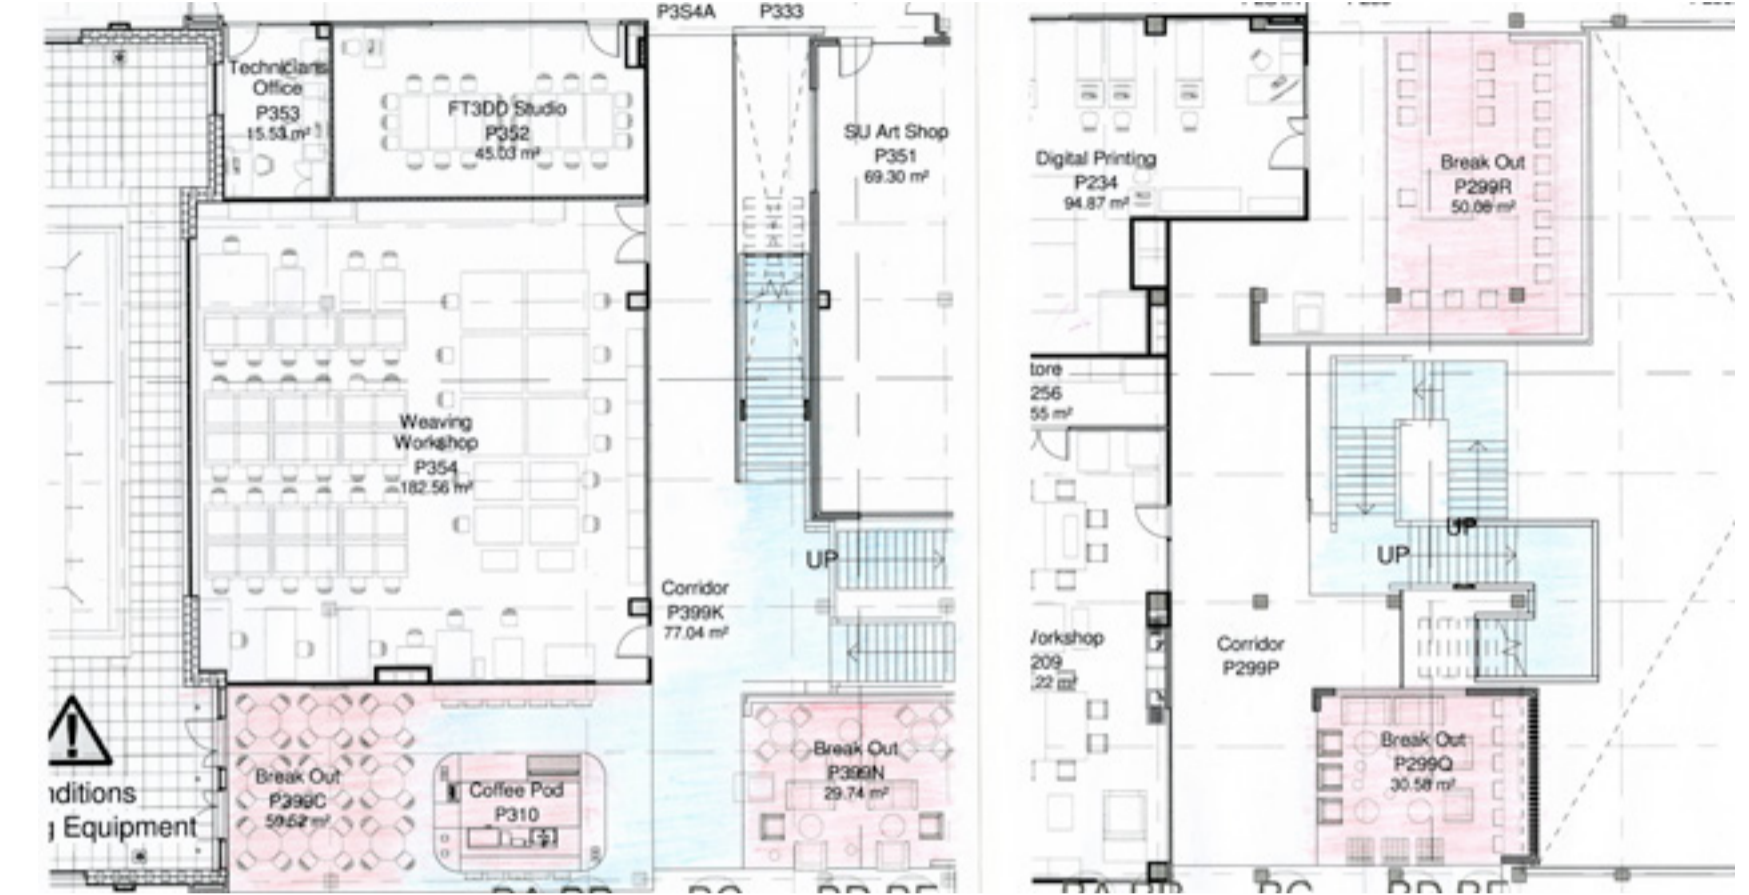

ULTERHEAD - GROUP 4

NOWSHIN AHMED, SITA PATEL, REGINALD MAGOCHA, JUGRAJ CHAHAL & JESSICA O'CAROLL.

SKETCH MODELS OF INITIAL DESIGN

2ND & 3RD FLOOR - FLOOR

1ST & 4TH FLOOR - FLOOR

COMIC STRIP JOURNEY OF PARKSIDE